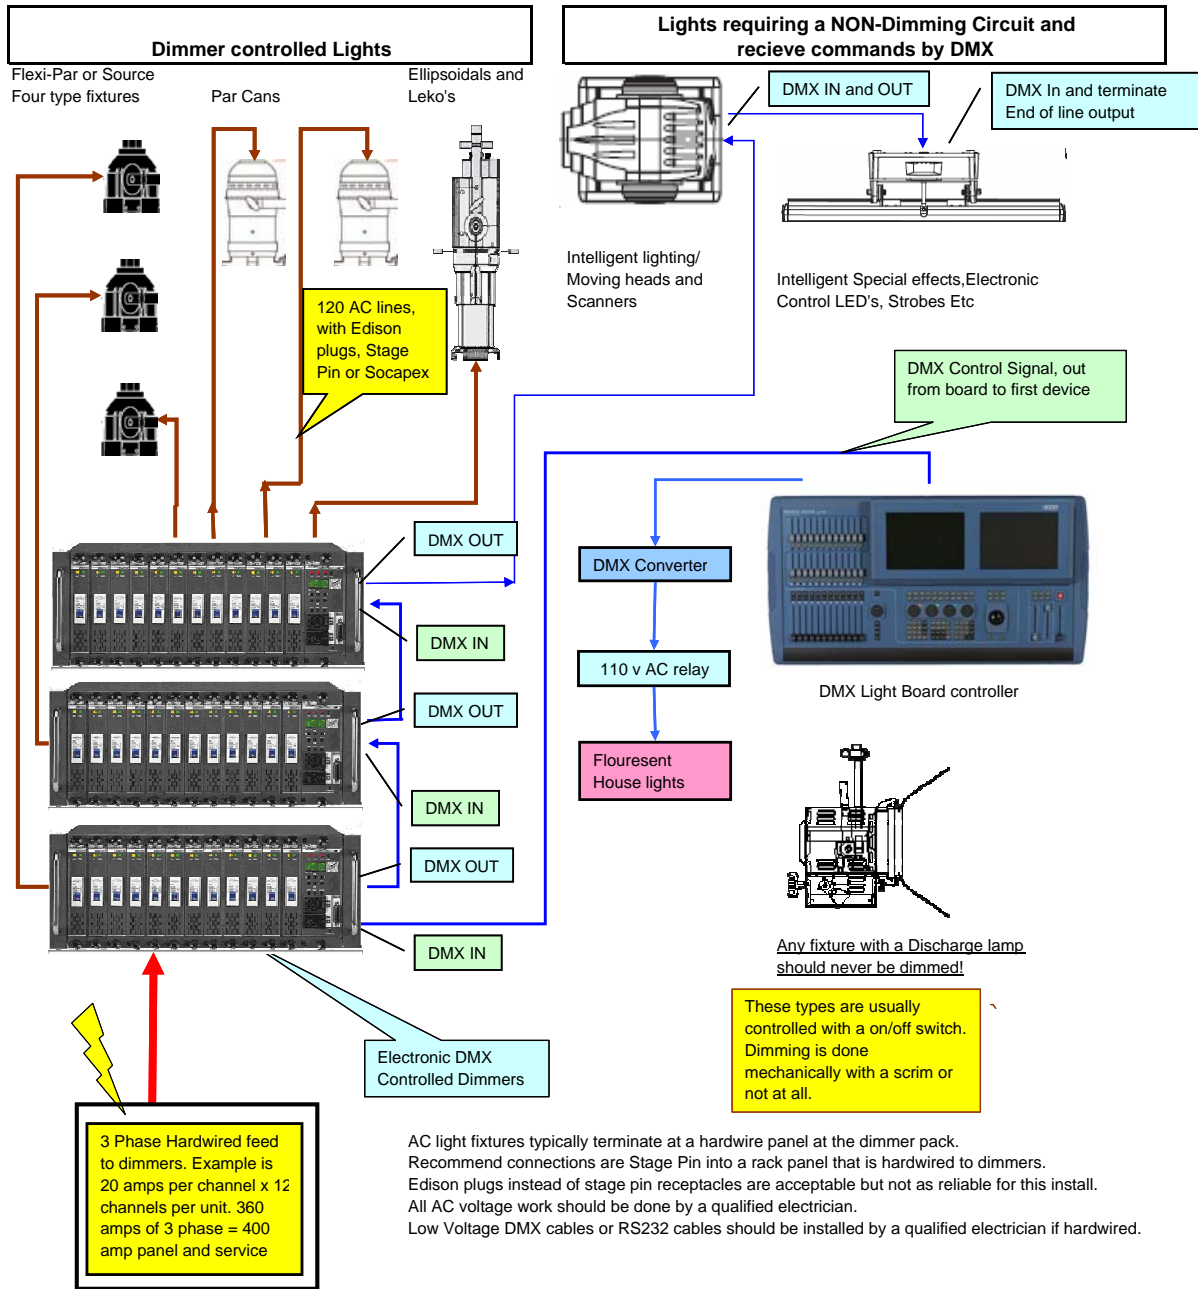

**Fixture Types and how they are to be connected or controlled.**

Houk Marketing 509-994-1548  
 www.HoukMarketing.com  
[LeeMHouk@aol.com](mailto:LeeMHouk@aol.com)  
 Techni-Lux.com  
 407-857-8770